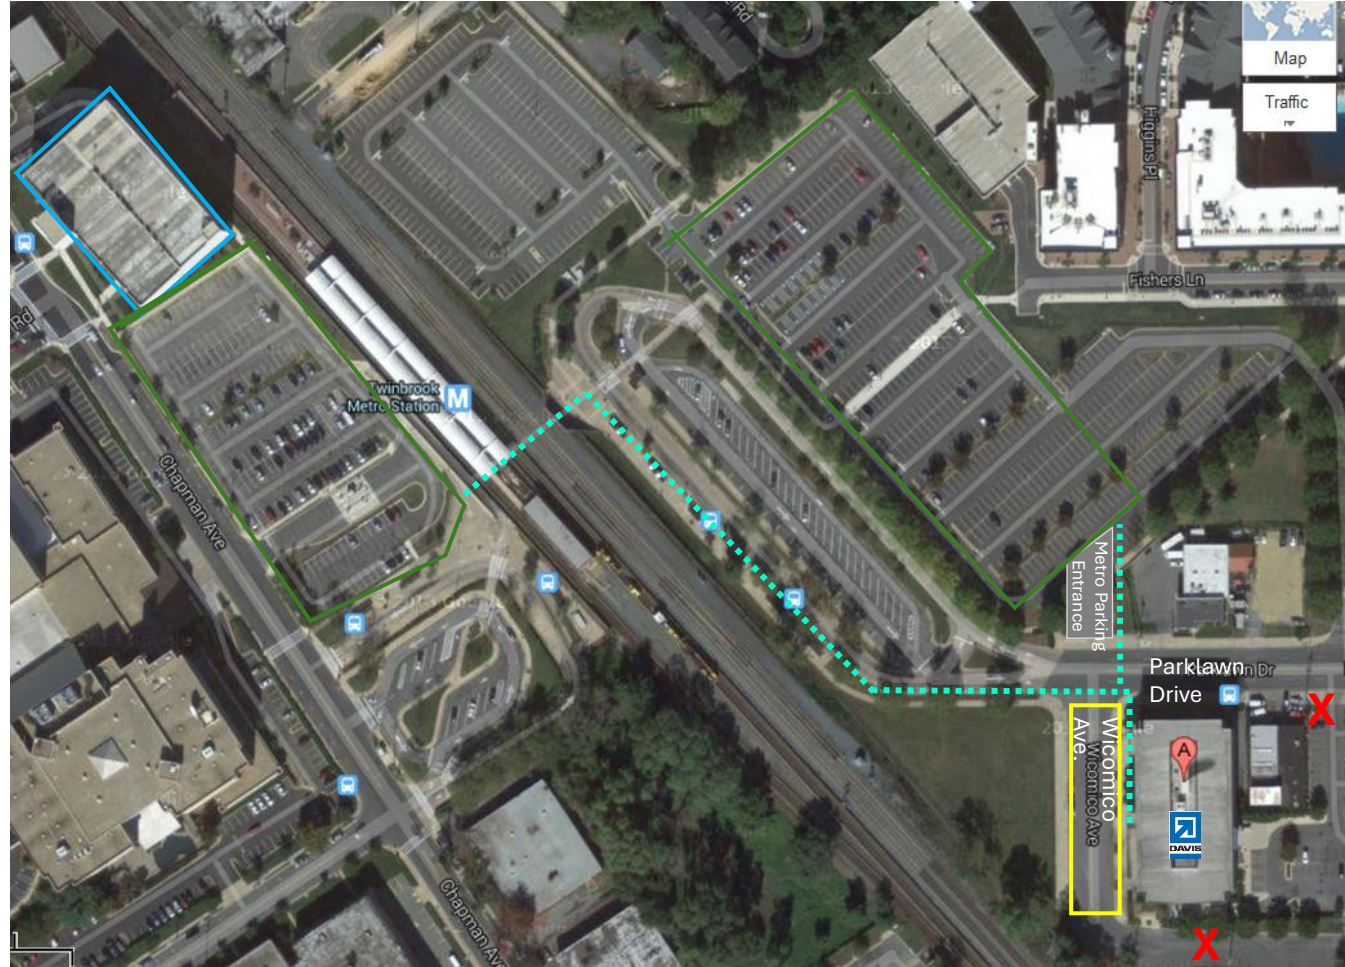

PARKING OPTIONS

12530 Parklawn Drive
Rockville, MD 20852

Meter Parking	3 Hour Parking
Metro Parking	\$5.00 - \$8.75 using credit card *
Metro Garage Parking	\$5.00 - \$8.75 using credit card *
	* \$8.50 using SmartTrip Card

Walking route from Metro station or parking to entrance of our building.

DAVIS CONSTRUCTION

X Tenant Parking Only